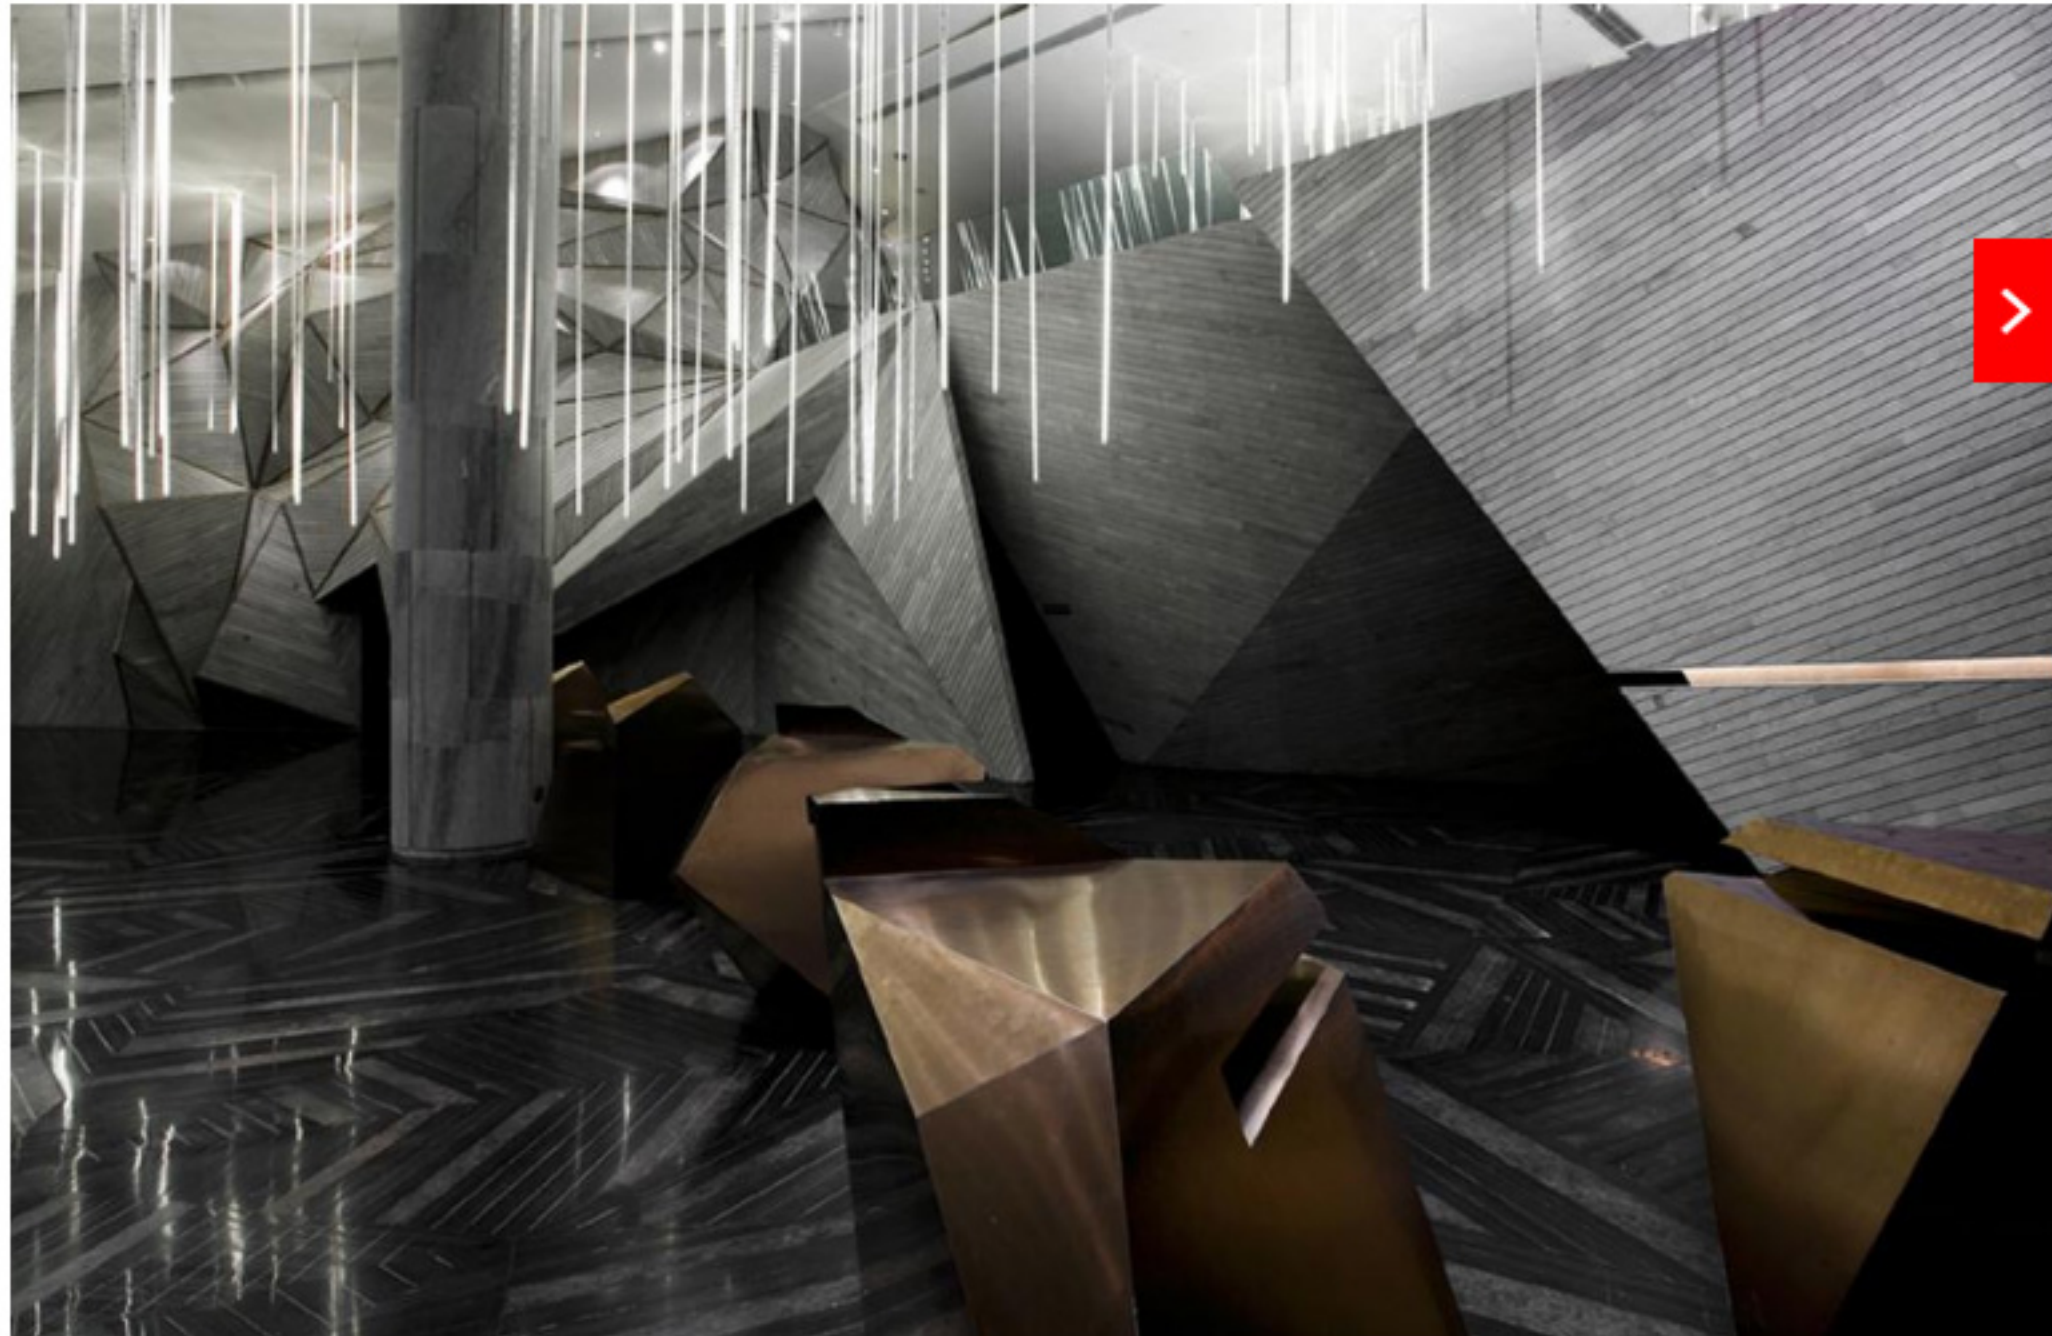

PHOTOSTORY

Chongqing Mountain & City Sales Office

Share this article with friends

Image Courtesy @ Ajax Law Ling Kit, Virginia Lung

"Mountain" being selected as the main theme of this clubhouse, the design is inspired by the location of the project - Chongqing Nanshan District. The clubhouse is located in a valley surrounded by hills.

Inspired by the architecture of the clubhouse and the geographical background, the grand slanted feature wall and the marble floor pattern are in triangular form. The LED lightings are hanged from the ceiling, similar to the rain in the natural environment and presenting the natural feeling.

The massive triangular features are directly visualizing the "mountain" concept. The pattern of grey marbles on the floor is forming in triangular shape. Together with the feature wall and the irregular shaped reception counters, the "mountain" concept being demonstrated. In addition, the stairs connecting the floors are designed as passing through the cave.