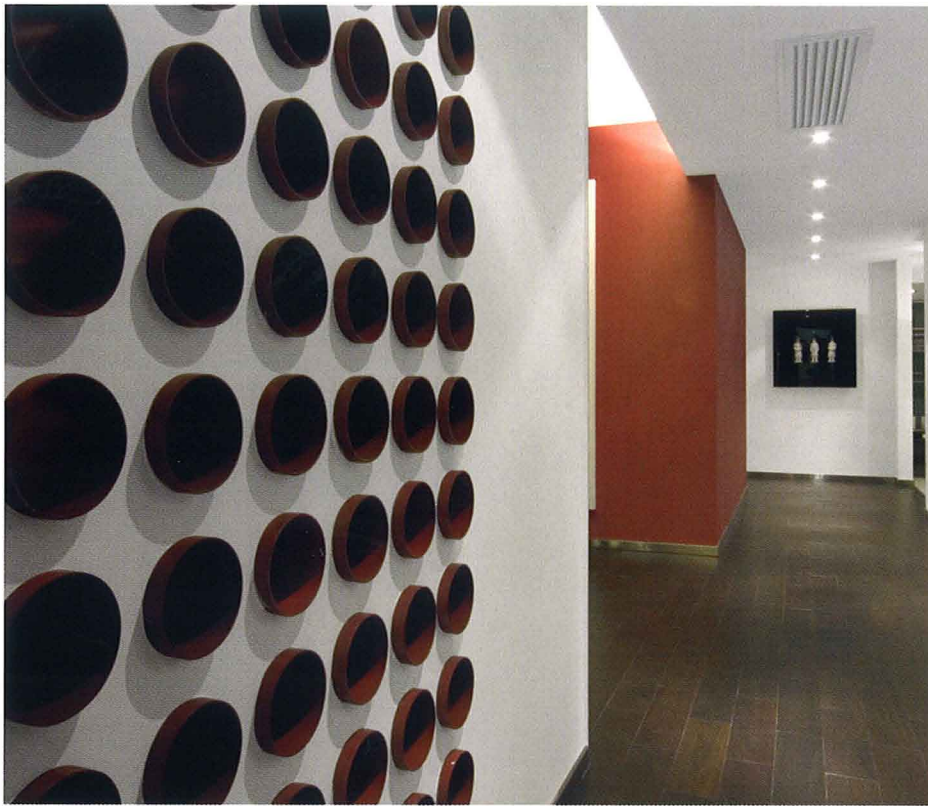

A wall with red circular openings which are repeated on a white background introduces visitors to this unique place. The lacquered wooden screens situated in the communal areas of the house generate a spectacular effect which is accentuated in the master bedroom – with bathroom – and

in the children's room, where there is a contemporary interpretation of a canopy bed.

The chromatic palette is composed of three basic colors: white, black and red, the latter is present only in the kitchen, lounge and bedrooms. The study, however, has been designed in accordance with the concept of yin and yang, i.e. through the contrast between white and black.

The pieces of furniture present simple forms and an unmistakable touch of China. They also show a balance in the proportions and the combination of textures through the careful use of lacquered surfaces and great sobriety.

■ Red has also been used in the kitchen and bedrooms, while the studio has been decorated in black and white following principles of yin and yang.

■ On the wall by the entrance, the red circles are intended to set an aesthetic standard.