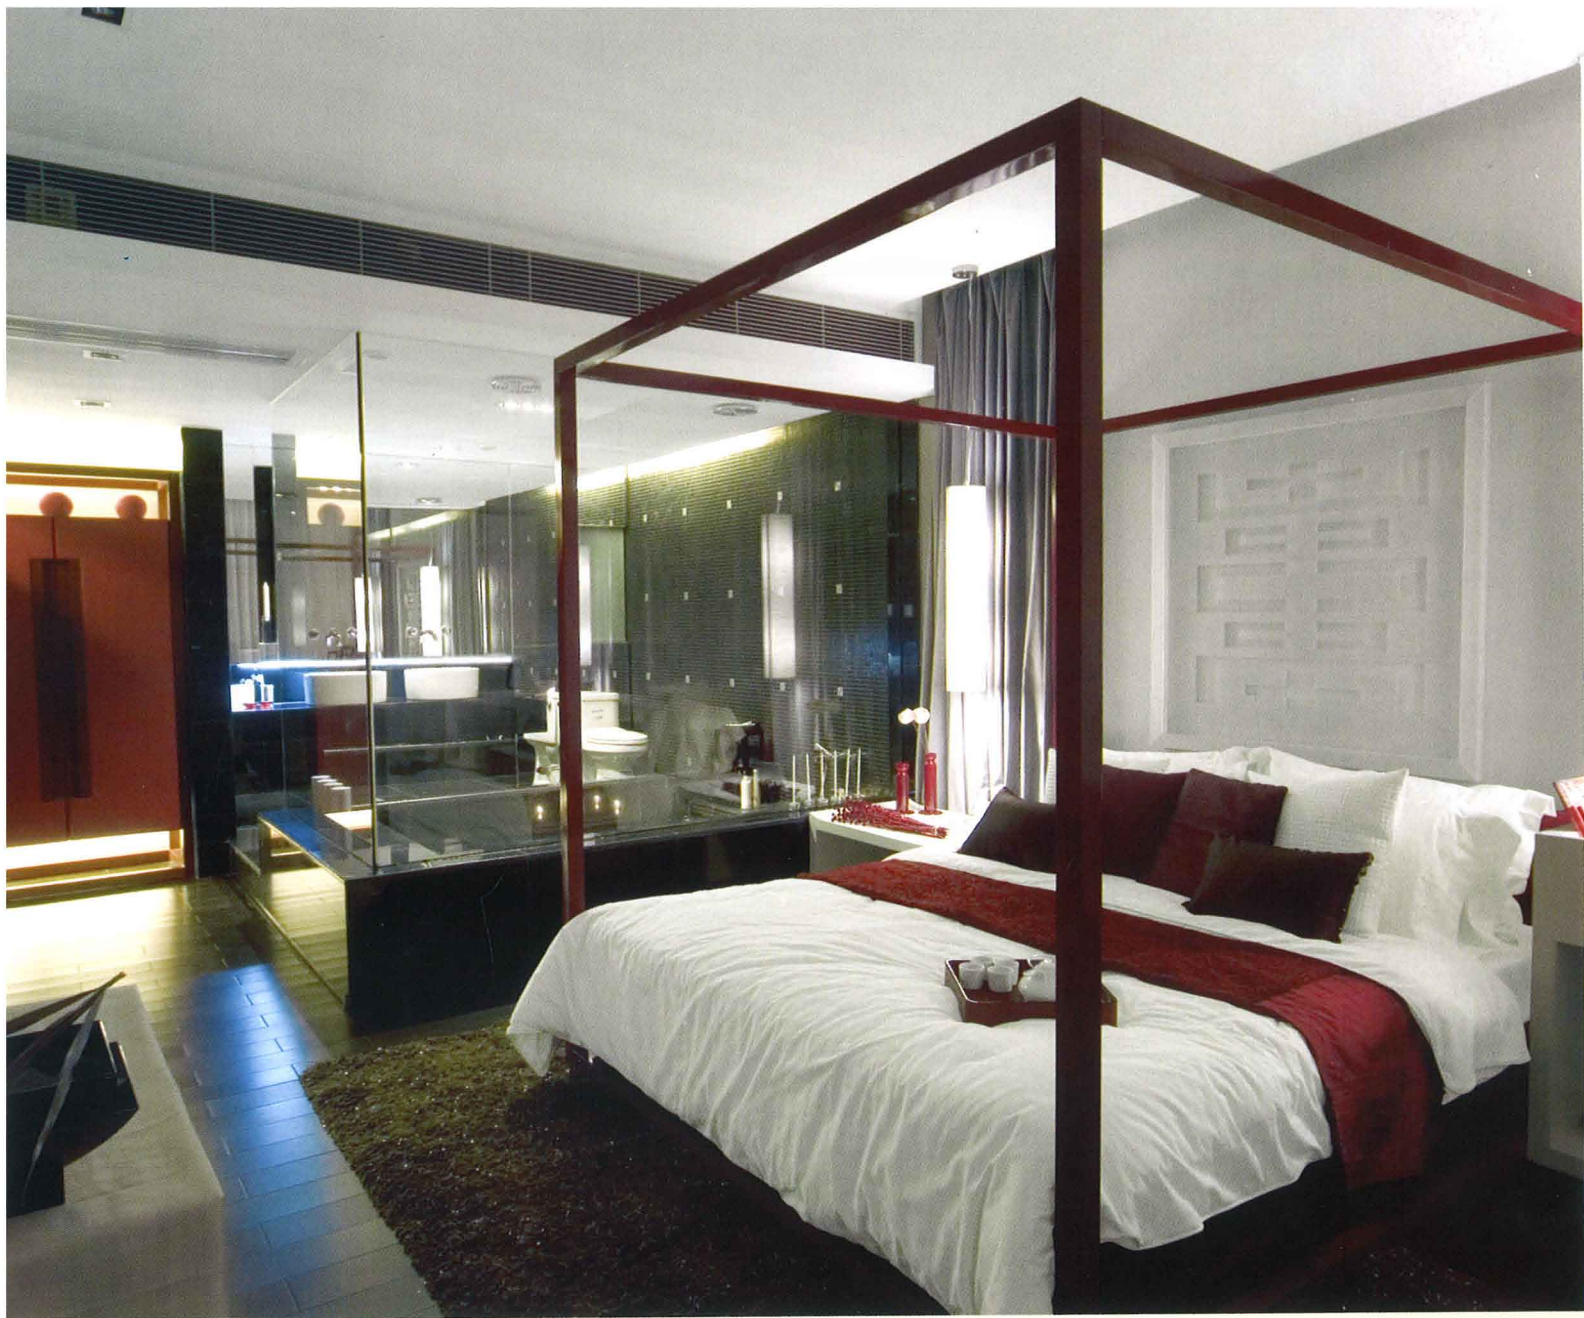

A wall with red circular openings which are repeated on a white background introduces visitors to this unique place. The lacquered wooden screens situated in the communal areas of the house generate a spectacular effect which is accentuated in the master bedroom – with bathroom – and

in the children's room, where there is a contemporary interpretation of a canopy bed.

The chromatic palette is composed of three basic colors: white, black and red, the latter is present only in the kitchen, lounge and bedrooms. The study, however, has been designed in accordance with the concept of yin and yang, i.e. through the contrast between white and black.

The pieces of furniture present simple forms and an unmistakable touch of China. They also show a balance in the proportions and the combination of textures through the careful use of lacquered surfaces and great sobriety.

■ Red has also been used in the kitchen and bedrooms, while the studio has been decorated in black and white following principles of yin and yang.

■ On the wall by the entrance, the red circles are intended to set an aesthetic standard.