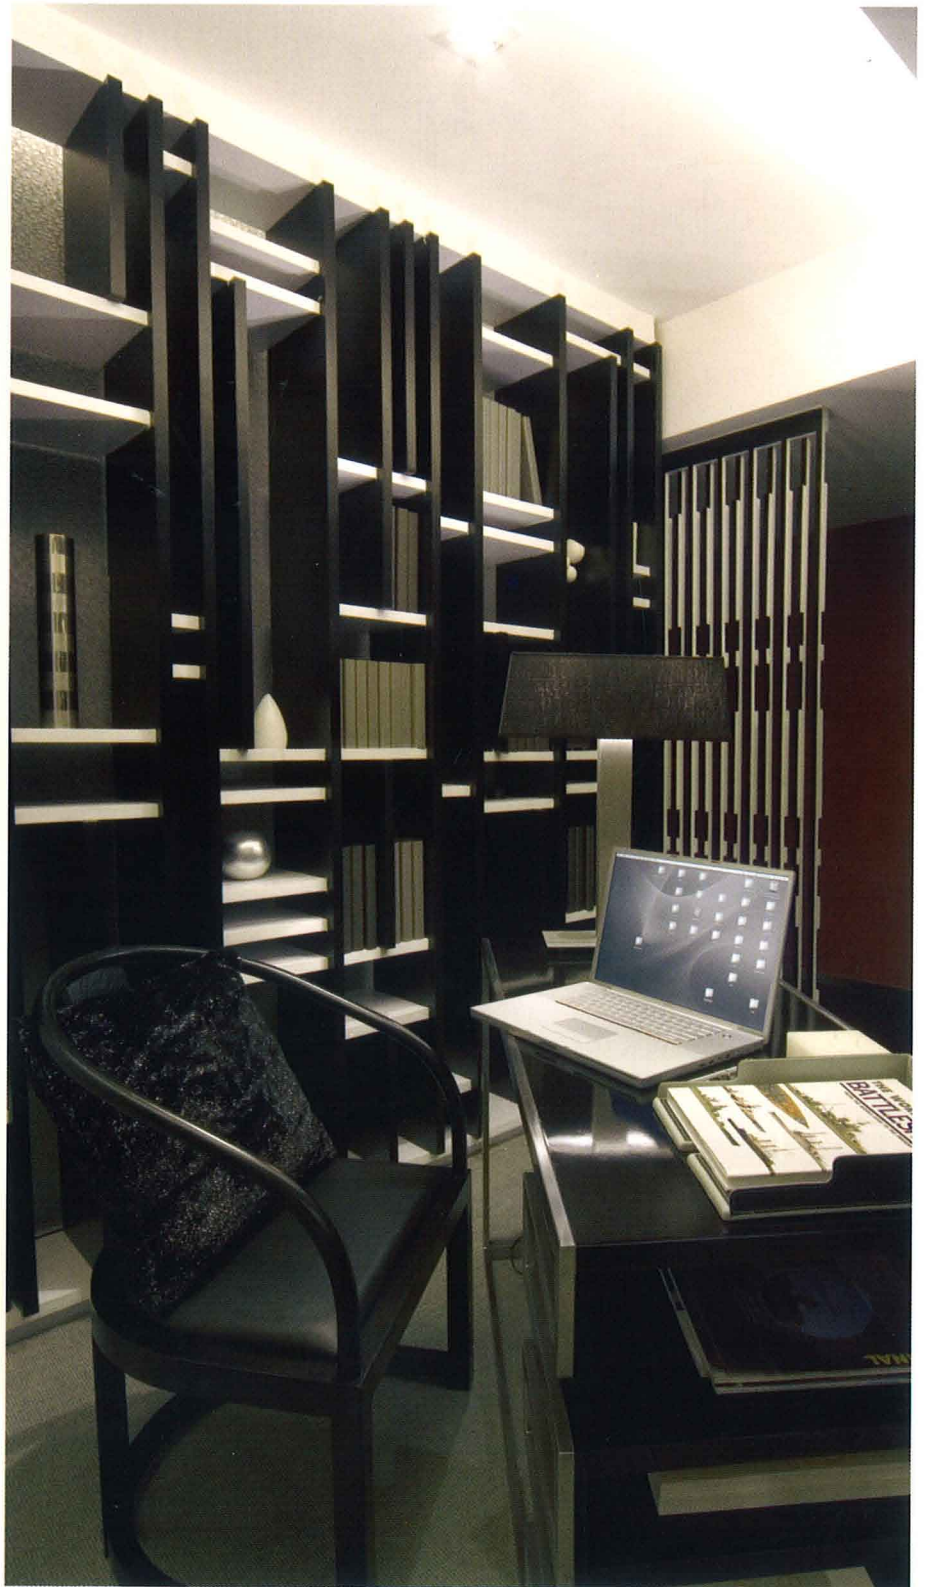

■ Red has also been used in the kitchen and bedrooms, while the studio has been decorated in black and white following principles of yin and yang.