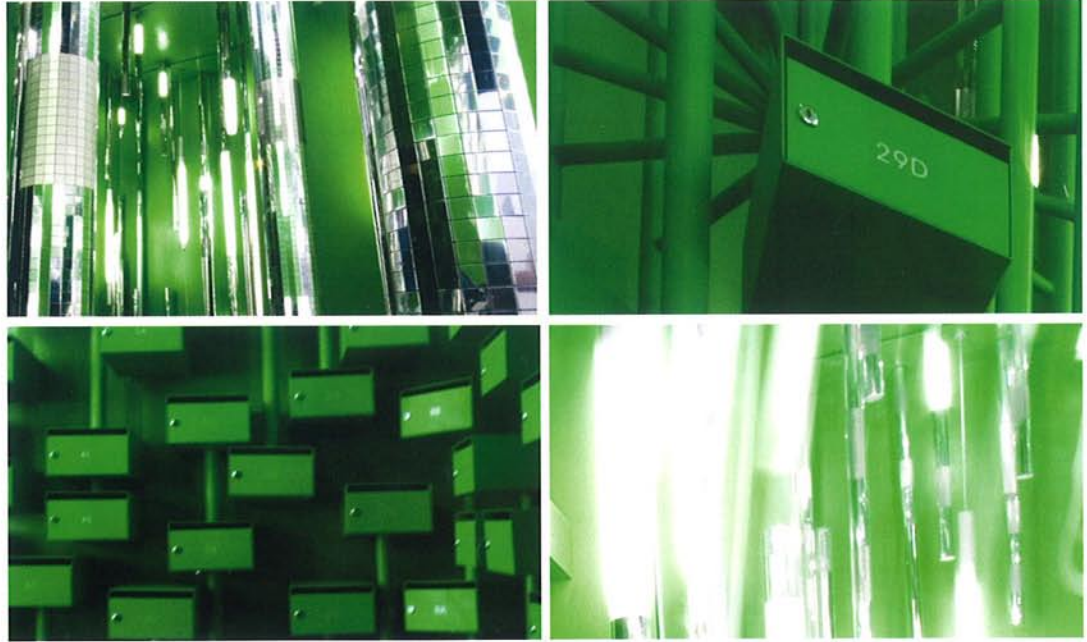

NEW LOBBIES & WAITING ROOMS

29D

30C

30B

29C

30A

29B

© Law Ling Kit, Virginia Lung

RESIDENTIAL LOBBY IN SHENZHEN

ONE PLUS PARTNERSHIP

Shenzhen, China | 2007

This lobby, belonging to an apartment building, is inspired by Chinese culture. In this frame, the bamboo plant, present in the majority of the architectural manifestations of the country, has been selected as the spinal cord for the design of this space.

Bamboo is a metaphor for strength and flexibility. It is the theme of many songs, poems, and paintings since the beginning of time, as well as a household item in the traditional agricultural sector.

Its linear shape inspires the design of this residential lobby, where the color green predominates and is intensified by special lighting. On the circular section, two central elements have been created for the residents' daily enjoyment; the fan-shaped mailboxes and a glass sculpture simulating a labyrinth.

The fan-shape of the residents' mailboxes is in itself a sculptural element.

Bamboo, with its linear and flexible characteristics, inspires the design of this lobby.