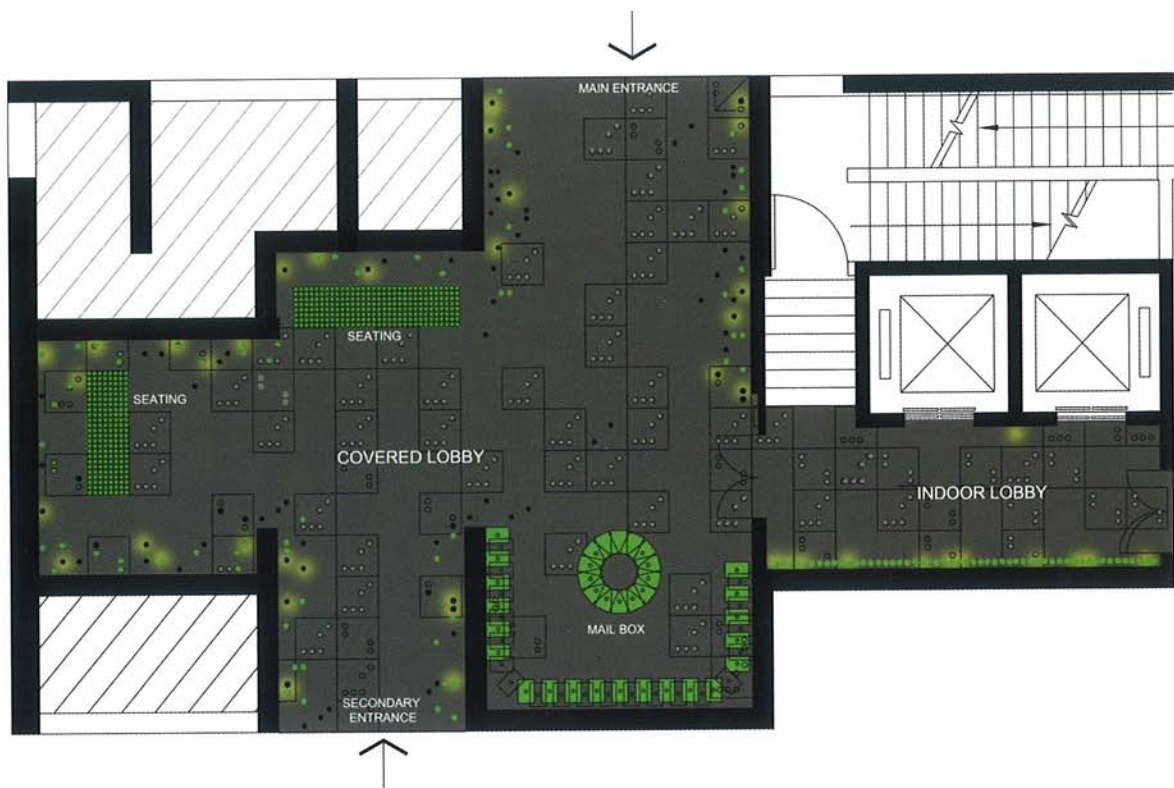

NEW LOBBIES & WAITING ROOMS

29D

30C

30B

29C

30A

29B

© Law Ling Kit, Virginia Lung

RESIDENTIAL LOBBY IN SHENZHEN

ONE PLUS PARTNERSHIP

Shenzhen, China | 2007

This lobby, belonging to an apartment building, is inspired by Chinese culture. In this frame, the bamboo plant, present in the majority of the architectural manifestations of the country, has been selected as the spinal cord for the design of this space.

Bamboo is a metaphor for strength and flexibility. It is the theme of many songs, poems, and paintings since the beginning of time, as well as a household item in the traditional agricultural sector.

Its linear shape inspires the design of this residential lobby, where the color green predominates and is intensified by special lighting. On the circular section, two central elements have been created for the residents' daily enjoyment; the fan-shaped mailboxes and a glass sculpture simulating a labyrinth.

The fan-shape of the residents' mailboxes is in itself a sculptural element.

Bamboo, with its linear and flexible characteristics, inspires the design of this lobby.