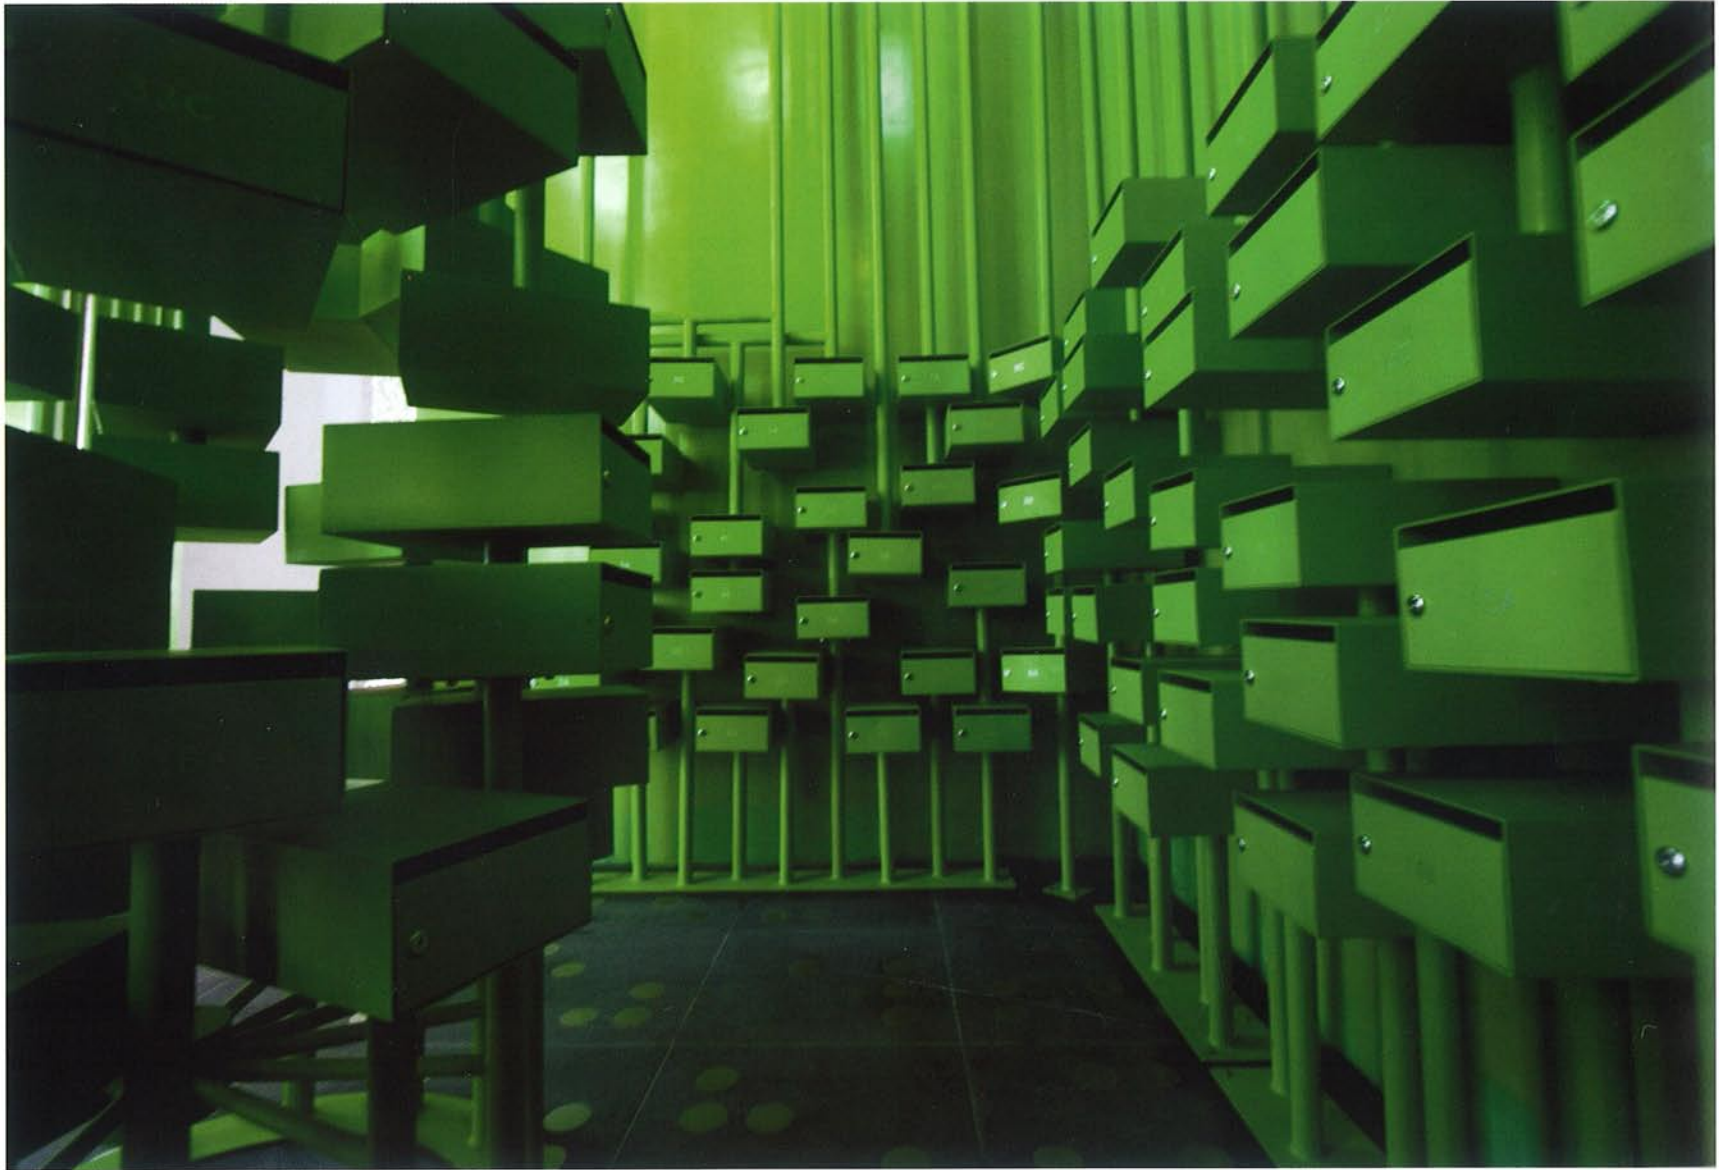

RESIDENTIAL LOBBY IN SHENZHEN

ONE PLUS PARTNERSHIP

Shenzhen, China | 2007

This lobby, belonging to an apartment building, is inspired by Chinese culture. In this frame, the bamboo plant, present in the majority of the architectural manifestations of the country, has been selected as the spinal cord for the design of this space.

Bamboo is a metaphor for strength and flexibility. It is the theme of many songs, poems, and paintings since the beginning of time, as well as a household item in the traditional agricultural sector.

Its linear shape inspires the design of this residential lobby, where the color green predominates and is intensified by special lighting. On the circular section, two central elements have been created for the residents' daily enjoyment; the fan-shaped mailboxes and a glass sculpture simulating a labyrinth.

The fan-shape of the residents' mailboxes is in itself a sculptural element.

Bamboo, with its linear and flexible characteristics, inspires the design of this lobby.