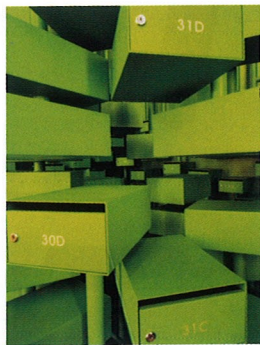

Sculptural Mailboxes by One Plus Partnership

Award-winning Hong Kong interior design firm One Plus Partnership transforms the often-dull apartment-building mailroom with a design for a Shenzhen apartment block that draws on the colours and forms of a bamboo forest.